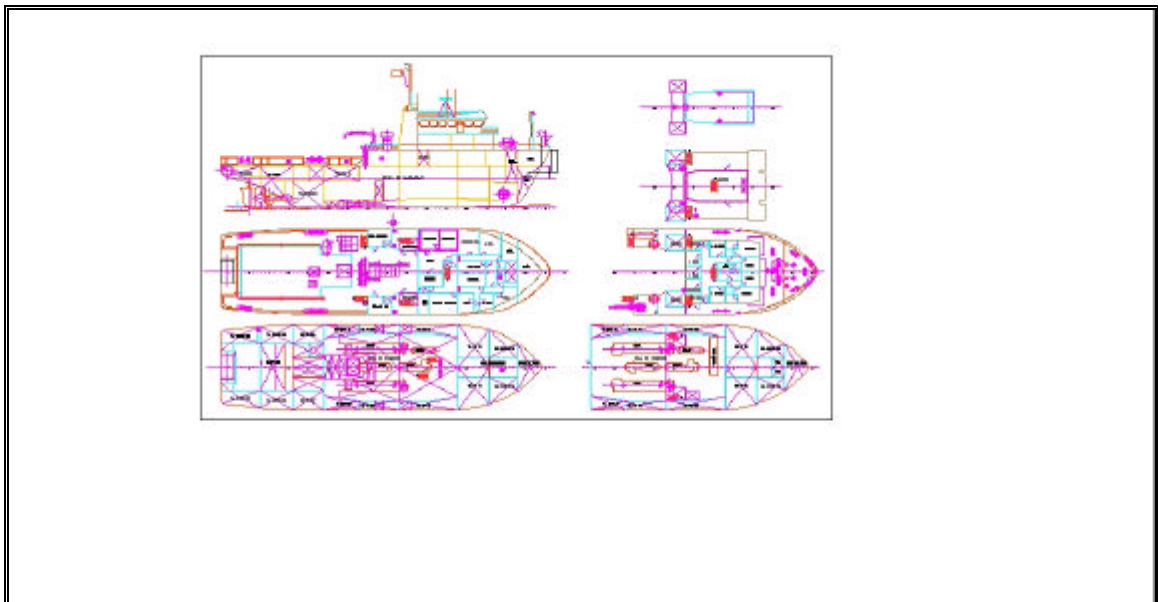

ANCHOR HANDLING TUG **CAVENDISH SEA**

Sociedad Internacional de Transportes S.A.
Monjitas N°392, oficina 1004 – Santiago - C H I L E
Phone: (56-2) 4427921 - Fax: (56-2) 4427709 -
www.sitsa.cl E-mail: sitsa@sitsa.cl